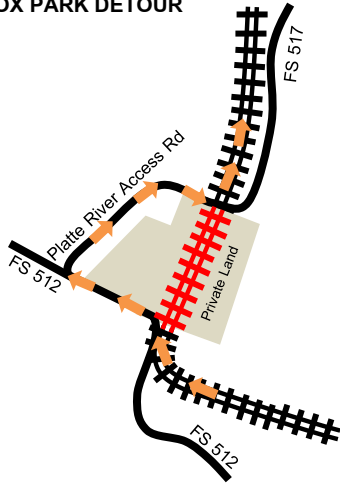

MEDICINE BOW RAIL TRAIL – WYOMING

LEGEND

- State Highway 
 - Forest Service Road 
 - Medicine Bow Rail Trail 
 - Trail Mileage to Trail Head  2 mi.
 - Trail Head 
 - Campground 
 - Restroom 
- Miles
0 1 2
Map for reference only. Not for Navigation.

To HWY 130
Laramie (30.1mi) or Centennial (13.5mi)

FOX PARK DETOUR

DRIVING MILEAGE

Medicine Bow Rail Trail via WY HWY 230

Laramie – Wood Creek(TH)	35.6mi
Woods Landing - Woods Creek(TH)	7.6mi
Woods Creek(TO) - Fox Park (TO)	1.1m
Fox Park(TO) - Lincoln Gulch(TH)	4.0mi
Lincoln Gulch(TH) - Lake Owen(TH)	8.6mi
Fox Park (TO) - Vienna (TO)	1.1mi
Vienna(TO) - Vienna(TH)	2.5mi
Vienna(TO) - Pelton Creek(TO)	5.1mi
Pelton Creek(TO) - Pelton Creek(TH)	1.1mi

Medicine Bow Rail Trail via WY HWY 13

Laramie - WY HWY 11(TO)	27.8mi
WY HWY 11(TO) – Albany	11.1mi
Albany – Lake Owen(TH)	8.1mi

TO = Turn Off TH = Trail Head