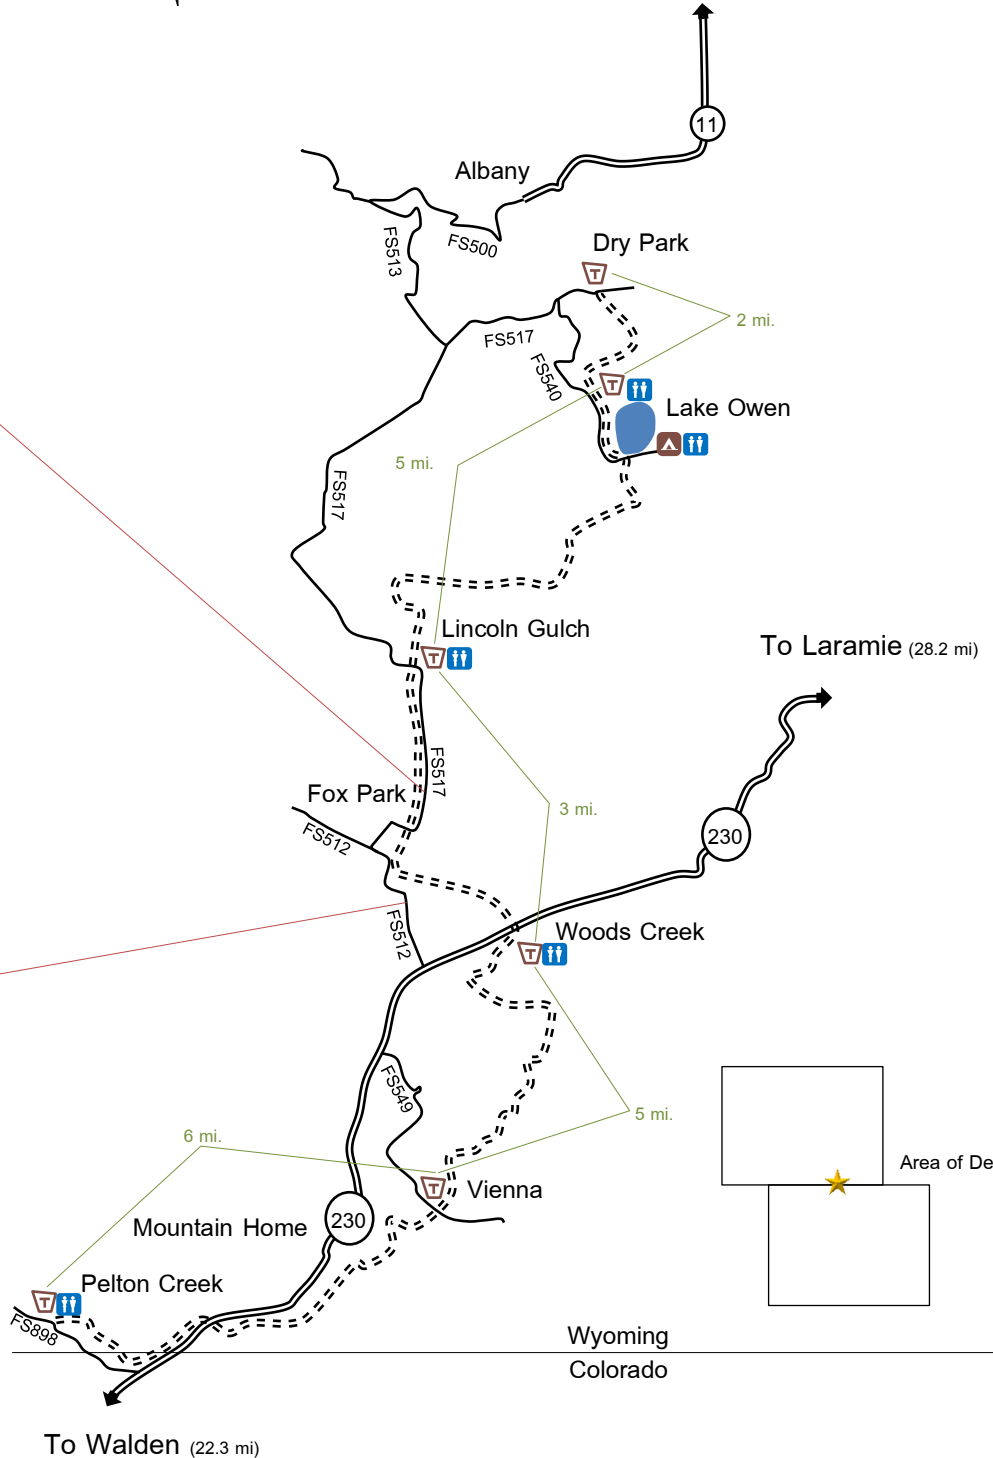

MEDICINE BOW RAIL TRAIL – WYOMING

LEGEND

- State Highway 
 - Forest Service Road 
 - Medicine Bow Rail Trail 
 - Trail Mileage to Trail Head  2 mi.
 - Trail Head 
 - Campground 
 - Restroom 
- Miles
0 1 2
Map for reference only. Not for Navigation.

To HWY 130
Laramie (30.1mi) or Centennial (13.5mi)

FOX PARK DETOUR

DRIVING MILEAGE

Medicine Bow Rail Trail via WY HWY 230

Laramie – Wood Creek(TH)	35.6mi
Woods Landing - Woods Creek(TH)	7.6mi
Woods Creek(TO) - Fox Park (TO)	1.1m
Fox Park(TO) - Lincoln Gulch(TH)	4.0mi
Lincoln Gulch(TH) - Lake Owen(TH)	8.6mi
Fox Park (TO) - Vienna (TO)	1.1mi
Vienna(TO) - Vienna(TH)	2.5mi
Vienna(TO) - Pelton Creek(TO)	5.1mi
Pelton Creek(TO) - Pelton Creek(TH)	1.1mi

Medicine Bow Rail Trail via WY HWY 13

Laramie - WY HWY 11(TO)	27.8mi
WY HWY 11(TO) – Albany	11.1mi
Albany – Lake Owen(TH)	8.1mi

TO = Turn Off TH = Trail Head